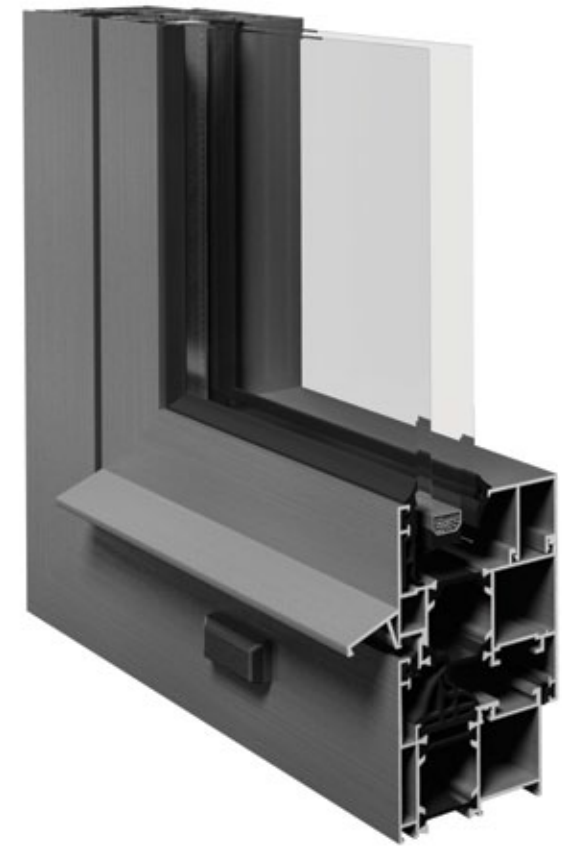

E45

**THERMO-BREAK
WINDOW SYSTEM
WITH IMPROVED
PERFORMANCE**

DEC/2010

ELEGANT STRAIGHT OR CURVED LINE 60 MM SYSTEM WIDTH IN CASE OF STRAIGHT LINE TYPE AND 67.5 MM WIDTH IN CURVED TYPE

- Optimized for the highest structural stability whilst using a lower amount of aluminium content
- Profile reinforcement at load bearing points
- Opening elements - opening at vertical axis, tilt and turn, opening at top or bottom horizontal axes, folding doors, parallel sliding
- Reliable pivot mechanism

- Window sashes for PVC hardware which enable: multiple locks, hinges adjustment and fast installation
- Carefully designed system components and EPDM gaskets for superior thermal insulation, drainage and air impermeability
- Complementary profiles enabling a wide range of configurations
- Multiple variations of door finishing at floor level
- Double glazing from 18 mm up to 49 mm.

**NEW ELEGANT SERIES
WITH CONCEALED SASH**

Mechanism for smoke proof doors compliant with safety regulations

CERTIFICATES

- Certificate of thermal transmittance by ift Rosenheim institute, $U_f=2,1 \text{ W/m}^2\cdot\text{K}$
- Certificate of thermal transmittance by ift Rosenheim institute, $U_f=1,9 \text{ W/m}^2\cdot\text{K}$ for chambers between polyamide bands filled with thermal insulation
- Option to order profiles with additional thermal insulation for a particular project
- Certificate for air permeability - class 4
- for water tightness - class _ 1950
- resistance to wind load
- class C 5, by EKANAL
- Test for sound insulation - 25 mm glazing /4+17+4 mm/, $R_w = 36 \text{ dB}$
- Test for sound insulation - 28 mm glazing /6+18+4 mm/, $R_w = 38 \text{ dB}$
- Test for sound insulation - 49 mm glazing /8+4/+27+/4+4/, $R_w = 42 \text{ dB}$